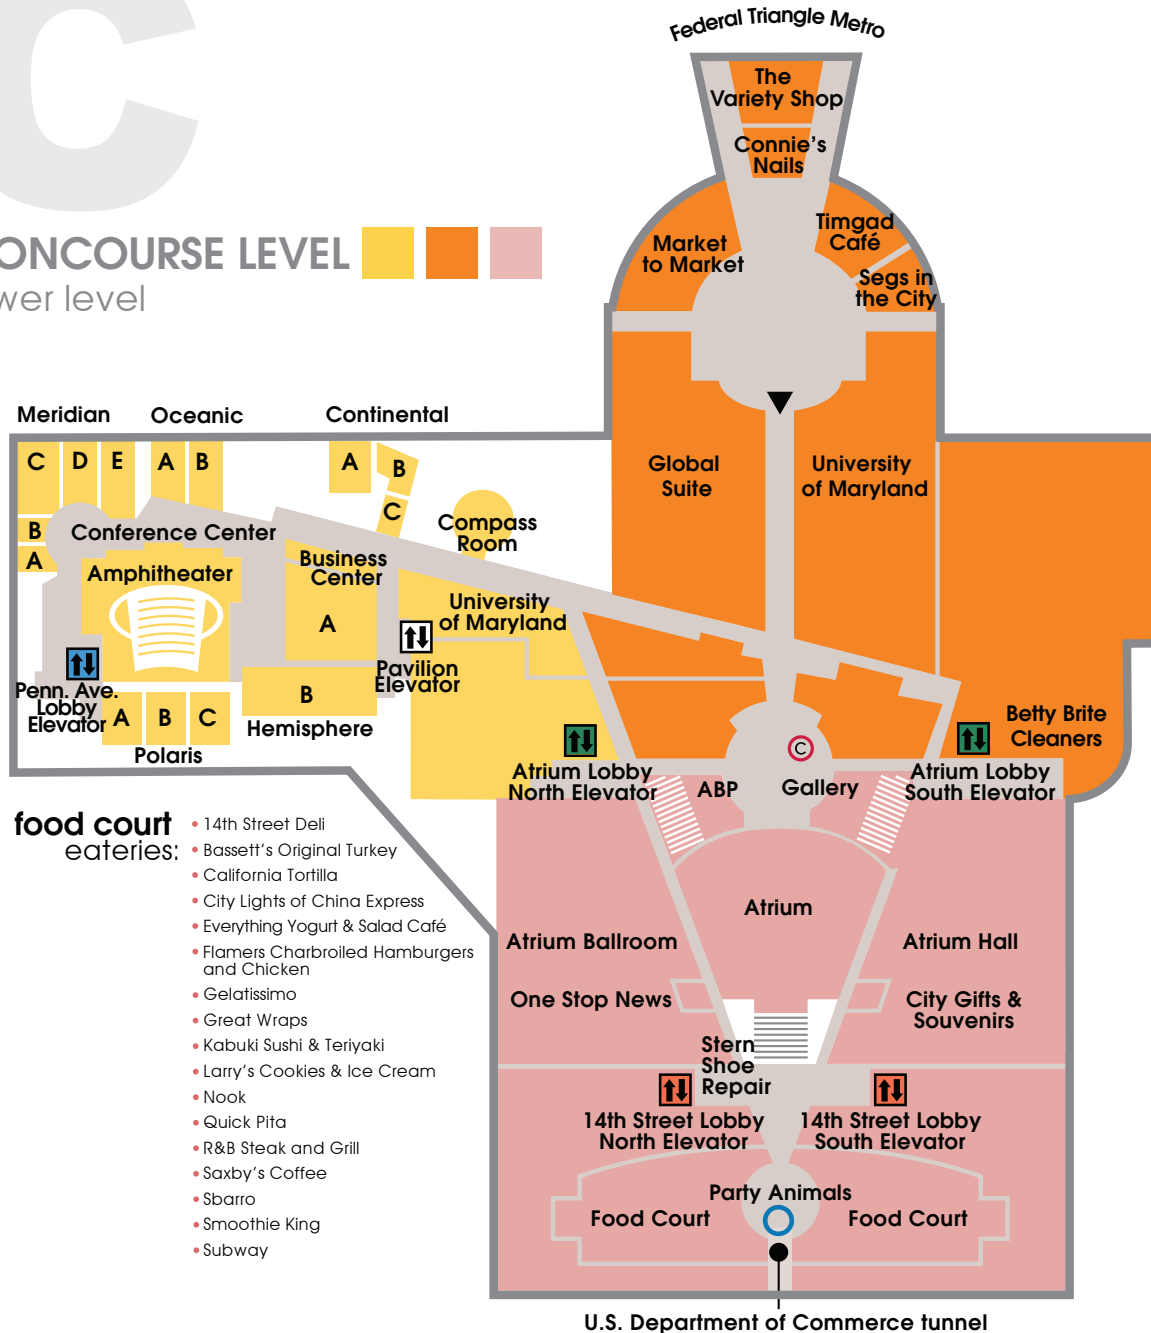

C

CONCOURSE LEVEL

lower level

food court eateries:

- 14th Street Deli
- Bassett's Original Turkey
- California Tortilla
- City Lights of China Express
- Everything Yogurt & Salad Café
- Flamers Charbroiled Hamburgers and Chicken
- Gelatissimo
- Great Wraps
- Kabuki Sushi & Teriyaki
- Larry's Cookies & Ice Cream
- Nook
- Quick Pita
- R&B Steak and Grill
- Saxby's Coffee
- Sbarro
- Smoothie King
- Subway

- C** Amphitheater
- C** Atrium, Atrium Ballroom and Atrium Hall
- C** Au Bon Pain (ABP)
- C** Betty Brite Cleaners
- C** Business Center
- C** City Gifts & Souvenirs
- C** Compass Room
- C** Conference Center Suites
Meridian, Oceanic, Continental, Polaris and Hemisphere
- C** Connie's Nails
- C** Continental Suite
- C** Food Court
- C** Gallery
- C** Global Suite
- C** Hemisphere Suite
- C** Market to Market
- C** Meridian Suite
- C** Oceanic Suite
- C** One Stop News
- C** Polaris Suite
- C** Segs in the City
- C** Stern Shoe Repair
- C** The Variety Shop
- C** Timgad Café
- C** University of Maryland Robert H. Smith School of Business